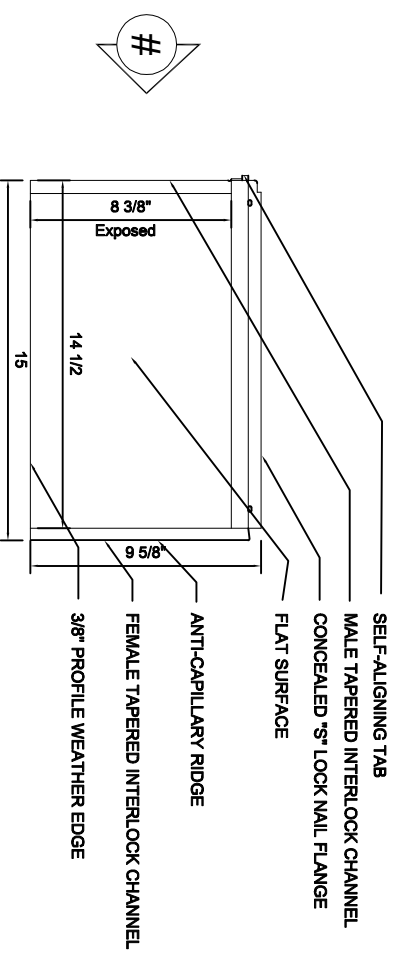

# MILLENNIUM TILES - TYPICAL STAINLESS STEEL TILE PLANS

2  
 nts  
**LARGE TILE WITHOUT SHADOW CUP**

1  
 nts  
**LARGE TILE WITH SHADOW CUP**

A  
 nts  
**SIDE VIEW LARGE TILE**

3  
 nts  
**ACCENT TILE**