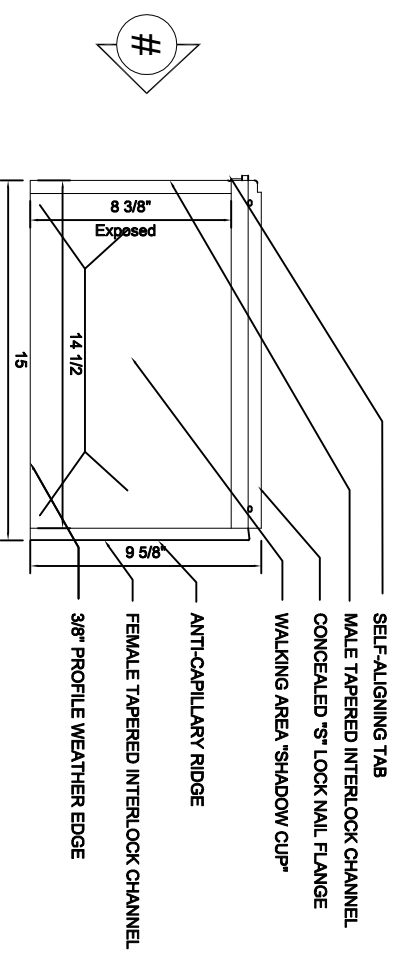

# MILLENNIUM TILES - TYPICAL STAINLESS STEEL TILE PLANS

2  
 nts  
**LARGE TILE WITHOUT SHADOW CUP**

1  
 nts  
**LARGE TILE WITH SHADOW CUP**

A  
 nts  
**SIDE VIEW LARGE TILE**

3  
 nts  
**ACCENT TILE**