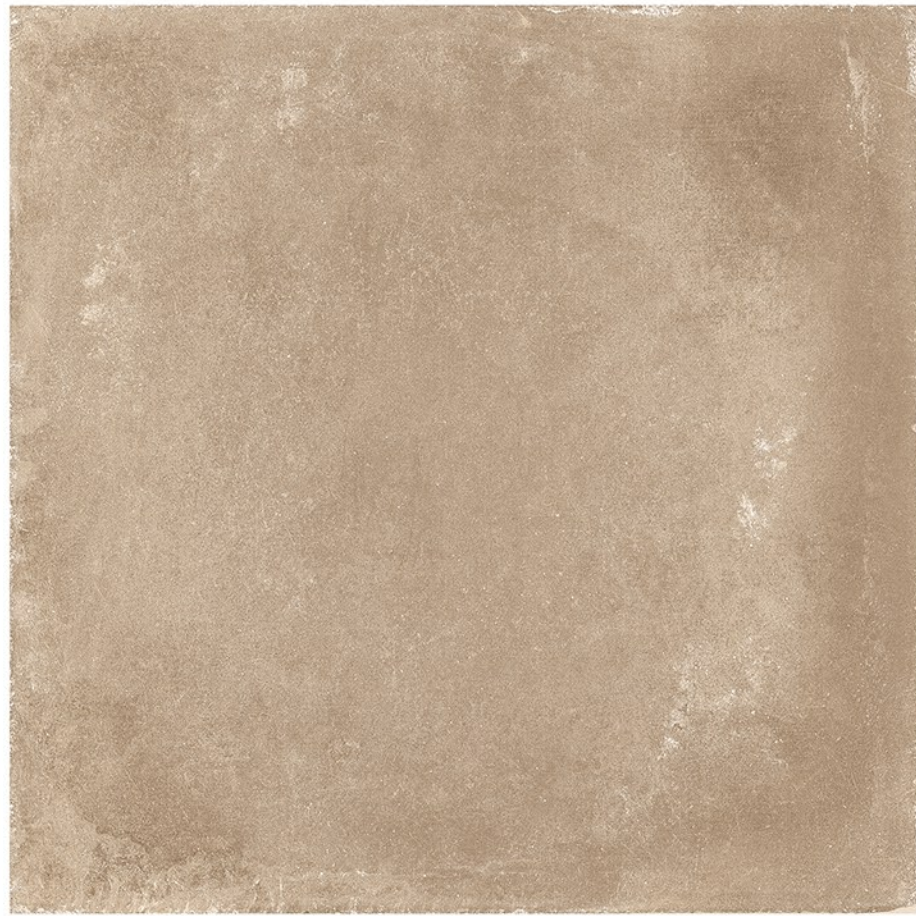

SMOKY IVORY COTTO

Glazed Vitrified Tiles

60x60cm / Matt Finish