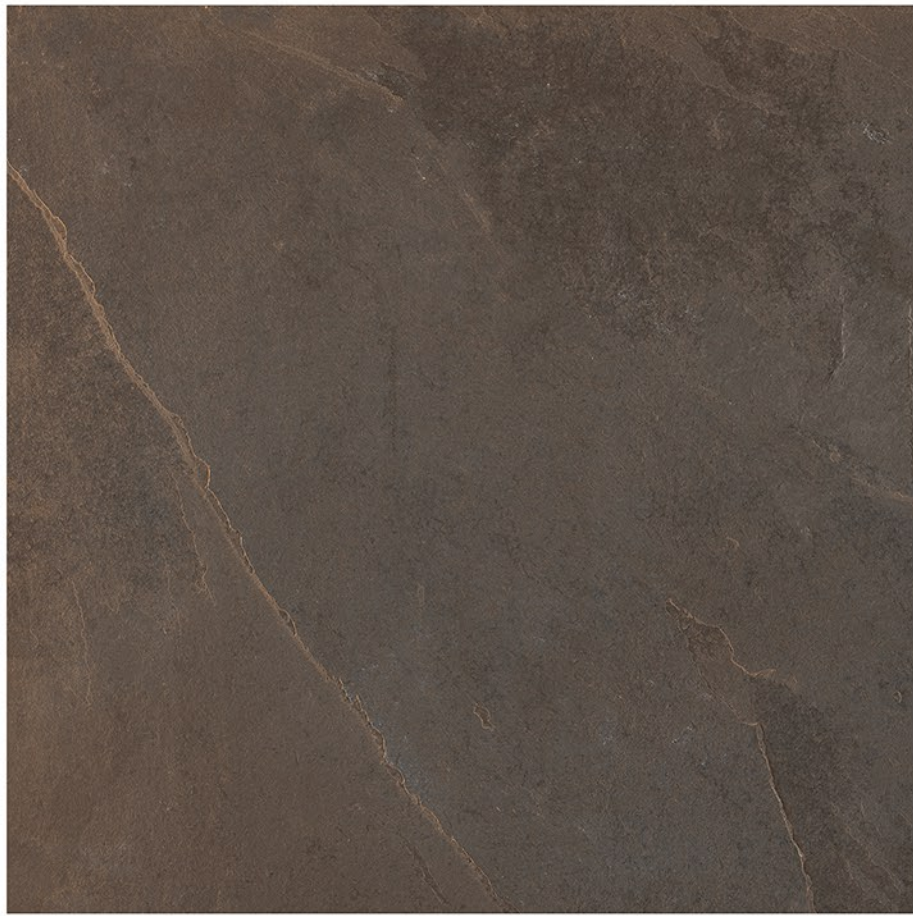

RODANO COTO

Glazed Vitrified Tiles

60x60cm / Matt Finish