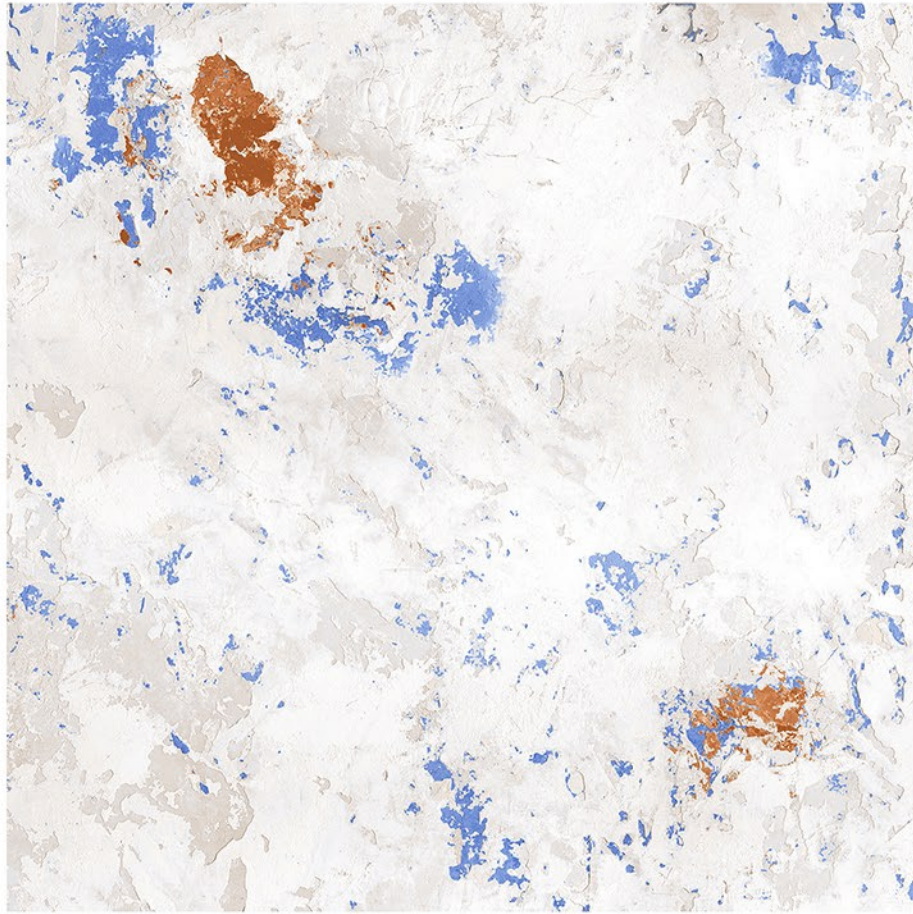

60x60cm / Matt Finish

WALNUT BIRCH

Glazed Vitrified Tiles

60x60cm / Matt Finish

WORN PAINT

Glazed Vitrified Tiles

60x60cm / Matt Finish

www.millenniumtiles.com