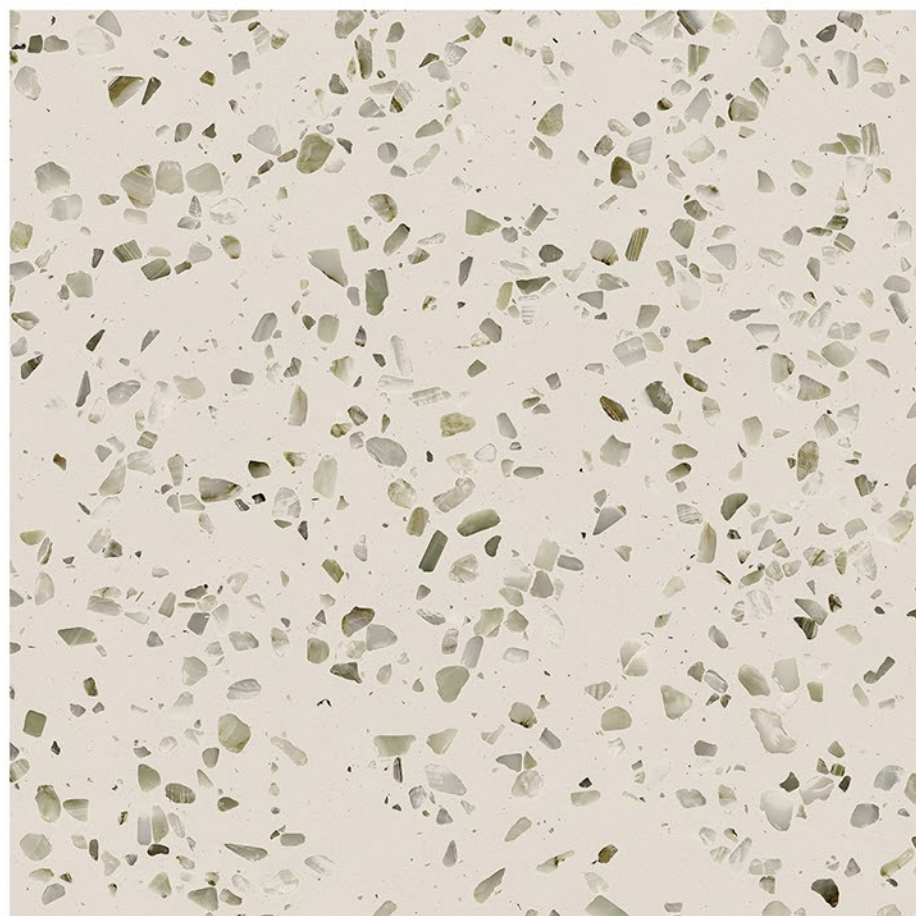

MOSAIC GREEN

Glazed Vitrified Tiles

60x60cm / Matt Finish