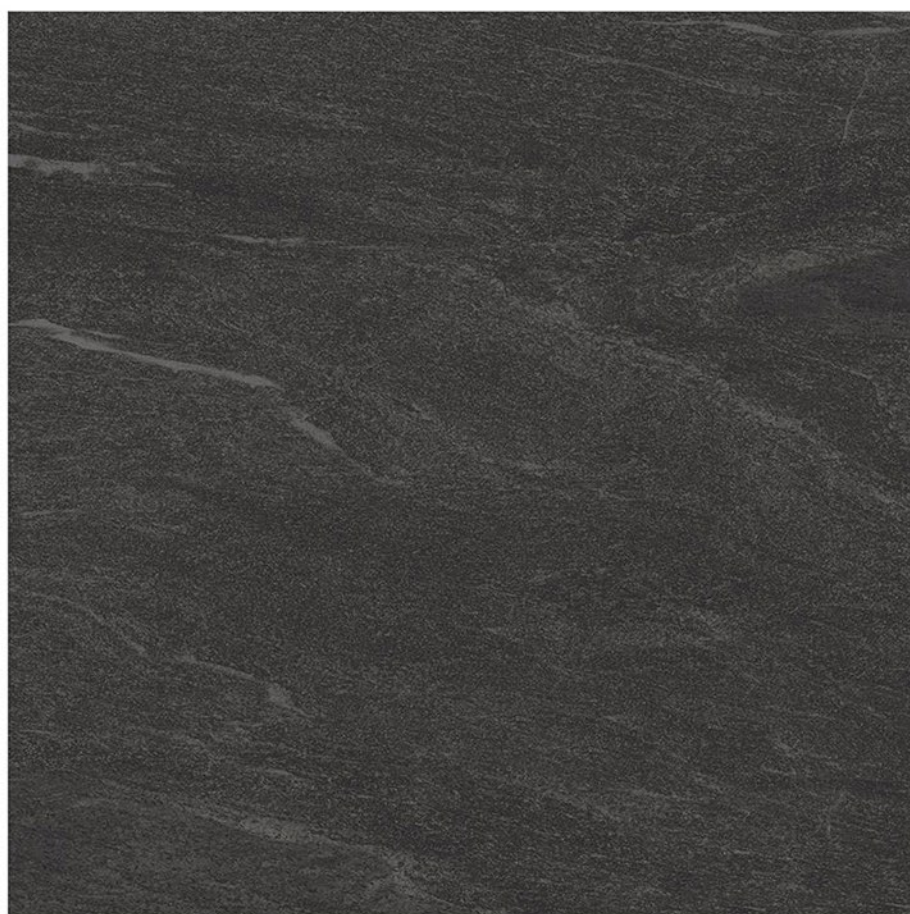

NORTHSTONE BLACK

Glazed Vitrified Tiles

60x60cm / Matt Finish

millennium
TILES